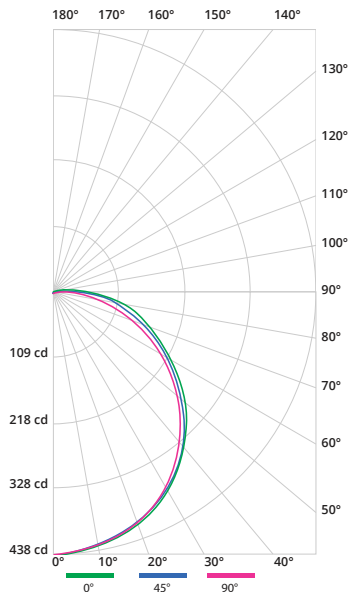

Indoor Candela Plot

Shipping Information

Unit Weight¹	Size	Case Pack
1.5 lbs	18" unit	2 units

¹ Case pack weighs 3 lbs (2 units / per case pack).