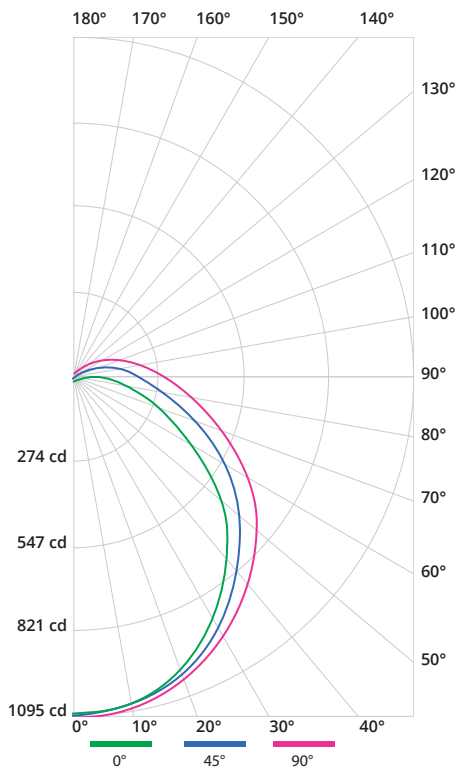

Indoor Candela Plot

AVAILABLE STOCK ACCESSORIES (must be ordered separately)

Emergency LED Driver/BBU (field installed)

Catalog Logic/PT#	Model #	Description
EMA25FY-170 (G3)	70112202-2	25W, IP rated, 90 minutes, Square
EMA40FY-170 (G3)	70114402-2	40W, IP rated, 90 minutes, Square
EMUFO-25170-YY(G3)	70112201-2	25W, IP rated, 90 minutes, Round
EMUFO-40170-YY (G3)	70114401-2	40W, IP rated, 90 minutes, Round

MISC. PRODUCT SPECS & DETAILS

Load Information

Power Factor	> 0.90
THD	< 20%
Frequency	50/60 Hz
Sound Rating	< 20 dBA
Low Temp Start	-30° C (-22° F)
Max Temp	45° C (113° F)
Unit Weight	4.3 lbs

Lumen Maintenance

Ambient Temperature	TM-21 Lumen Maintenance (60,000 hours)
25° C (77° F)	> 66.17%

Ambient Temperature	TM-21 Theoretical L70 (hours)
25° C (77° F)	52,000

Shipping Information

Unit Weight¹	Size	Pallet²
4.3 lbs	4' unit	160 units

1. Case pack weighs 8.6 lbs (2 units / per case pack).
2. There are 80 case packs per pallet.

ETI Solid State Lighting
720 Northgate Parkway, Wheeling, IL 60090

1.855.384.7754 www.ETISSL.com etiorders@ETISSL.com

All specifications are subject to change without notice.
All reported values are nominal or typical values, measured under laboratory conditions @ 25° C (77° F).
Actual performance can vary slightly as a result of end-user application & environment.