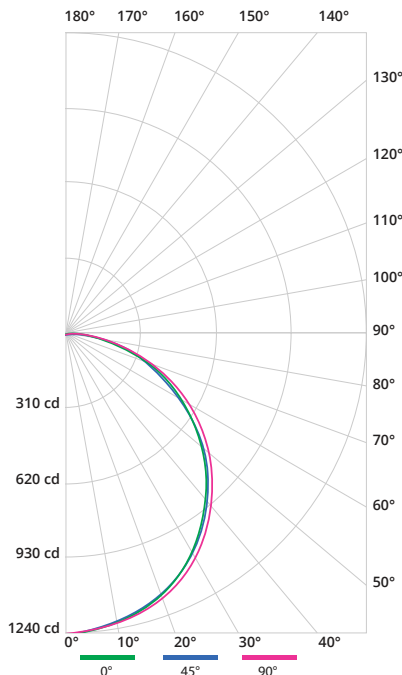

Indoor Candela Plot

AVAILABLE STOCK ACCESSORIES (must be ordered separately)

Emergency LED Driver/BBU (field installed)

Catalog Logic/PT#	Model #	Description
EMUFO-40170-YY (G2)	70114401	40W, IP rated, 90 minutes, Round
EMUFO-40170-YY (G3)	70114401-2	40W, IP rated, 90 minutes, Round
EMA40FY-170 (G3)	70114402-2	40W, IP rated, 90 minutes, Square

MISC. PRODUCT SPECS & DETAILS

Load Information

Power Factor	> 0.90
THD	< 20%
Frequency	50/60 Hz
Sound Rating	< 20 dBA
Low Temp Start	-15° C (-4° F)
Max Temp	45° C (113° F)
Unit Weight	3.4 lbs

Lumen Maintenance

Ambient Temperature	TM-21 Lumen Maintenance (60,000 hours)
25° C (77° F)	> 87.62%
Ambient Temperature	TM-21 Theoretical L70 (hours)
25° C (77° F)	159,000

Shipping Information

Unit Weight¹	Size	Pallet²
3.4 lbs	4' unit	168 units

1. Case pack weighs 20.4 lbs (6 units / per case pack).
2. There are 28 case packs per pallet.

ETI Solid State Lighting
720 Northgate Parkway, Wheeling, IL 60090

1.855.384.7754 www.ETISSL.com etiorders@ETISSL.com

All specifications are subject to change without notice.
All reported values are nominal or typical values, measured under laboratory conditions @ 25° C (77° F).
Actual performance can vary slightly as a result of end-user application & environment.