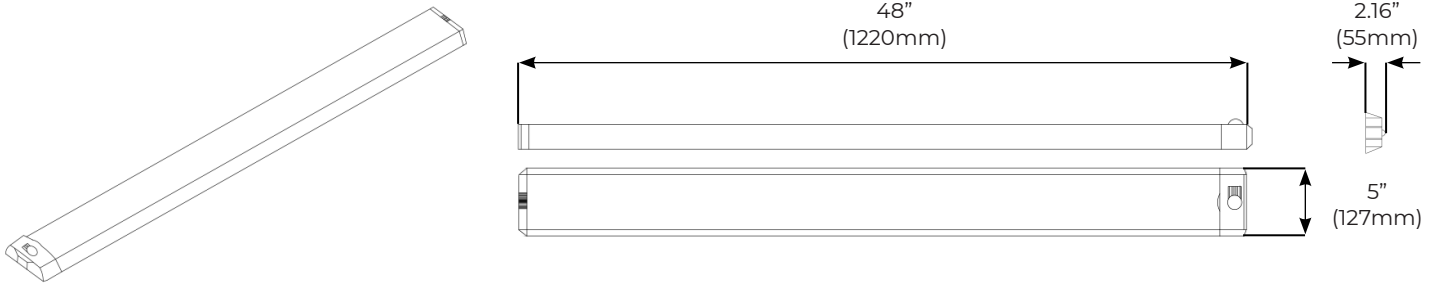

WR Series

4' Compact Wrap Light

Model#56513141 | 3,640 Lumens | 39.0W | 93.3LPW | 4000K | ENERGY STAR® | 5 Year Warranty

KEY DIMENSIONAL INFORMATION

Note: All dimensions are shown in inches (millimeters).

PHOTOMETRIC DETAILS

Luminaire Data: WR-4-36-840-MV

IES File Name	56513141.IES
CCT & CRI	4000K, 80CRI minimum
Initial Delivered Lumens	3,640
Wattage	39.0W
Efficacy	93.3
Beam Angle	50% = 113.7° 10% = 164°
Spacing	0° = 1.24 90° = 1.28

Photometric values based on tests performed in compliance with LM-63 & LM-79.