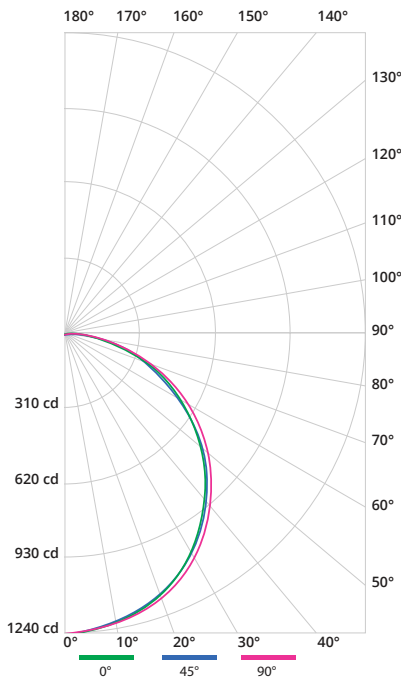

Indoor Candela Plot

AVAILABLE STOCK ACCESSORIES (must be ordered separately)

Emergency LED Driver/BBU (field installed)

Catalog Logic/PT#	Model #	Description
EMUFO-40170-YY (G2)	70114401	40W, IP rated, 90 minutes, Round
EMUFO-40170-YY (G3)	70114401-2	40W, IP rated, 90 minutes, Round
EMA40FY-170 (G3)	70114402-2	40W, IP rated, 90 minutes, Square

MISC. PRODUCT SPECS & DETAILS

Load Information

Power Factor	> 0.90
THD	< 20%
Frequency	50/60 Hz
Sound Rating	< 20 dBA
Low Temp Start	-15° C (-4° F)
Max Temp	45° C (113° F)
Unit Weight	3.4 lbs

Lumen Maintenance

Ambient Temperature	TM-21 Lumen Maintenance (60,000 hours)
25° C (77° F)	> 87.62%
Ambient Temperature	TM-21 Theoretical L70 (hours)
25° C (77° F)	159,000

Shipping Information

Unit Weight¹	Size	Pallet²
3.4 lbs	4' unit	168 units

1. Case pack weighs 20.4 lbs (6 units / per case pack).
2. There are 28 case packs per pallet.

ETI Solid State Lighting
720 Northgate Parkway, Wheeling, IL 60090

1.855.384.7754 www.ETISSL.com etiorders@ETISSL.com

All specifications are subject to change without notice.
All reported values are nominal or typical values, measured under laboratory conditions @ 25° C (77° F).
Actual performance can vary slightly as a result of end-user application & environment.