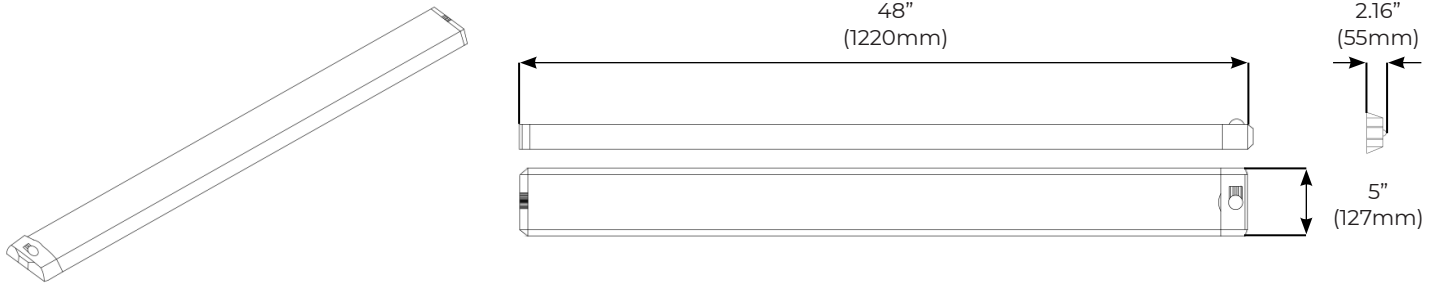

WR Series

4' Compact Wrap Light

Model#56513141 | 3,640 Lumens | 39.0W | 93.3LPW | 4000K | ENERGY STAR® | 5 Year Warranty

KEY DIMENSIONAL INFORMATION

Note: All dimensions are shown in inches (millimeters).

PHOTOMETRIC DETAILS

Luminaire Data: WR-4-36-840-MV

IES File Name	56513141.IES
CCT & CRI	4000K, 80CRI minimum
Initial Delivered Lumens	3,640
Wattage	39.0W
Efficacy	93.3
Beam Angle	50% = 113.7° 10% = 164°
Spacing	0° = 1.24 90° = 1.28

Photometric values based on tests performed in compliance with LM-63 & LM-79.