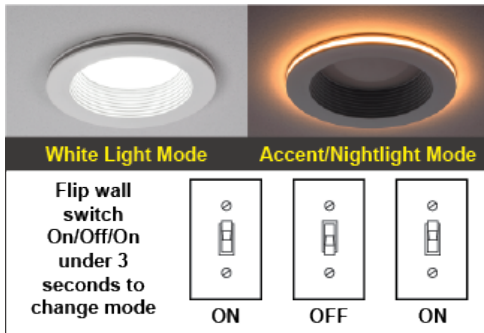

# 7.5" TwistFit Ceiling Light With Integrated 2000K Nightlight

7.5" NightLIGHTR Ceiling Light  
w/ COLOR PREFERENCE®

**TwistFit**  
Mounting System

**NightLIGHTR**

Integrated Nightlight trim  
emits warm 2000K glow!

**ET ADVANTAGE**

- ✓ COLOR PREFERENCE® models-Select from 3 individual CCT Choices 3000K/4000K/5000K\*
- ✓ Integrated 2000K Nightlight easily controlled by on/off light switch!
- ✓ Suitable for both new construction and remodel installations
- ✓ TRIAC Dimmable
- ✓ Premium Samsung LEDs
- ✓ Integrated 2000K Nightlight trim delivers warm accent lighting to kitchens, bedroom, family rooms, and media rooms
- ✓ 2 lights in 1: Warm accent lighting and energy efficient area lighting all in one!