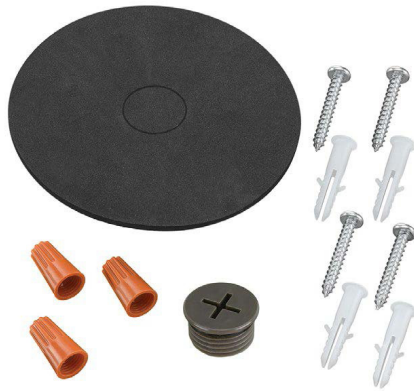

Residential Wall Pack

Project:
Part Number:

PART NUMBER GUIDE

CATEGORY	SIZE	LUMENS	CRI	CCT	VOLTAGE	OPTION	FINISH
WP	8IN	2350LM	8	CP3	MV	OS	BZ

PRODUCT/SKU DETAILS

GENERAL SPECIFICATIONS:

Voltage	120-277VAC	Frequency	50/60 Hz.	CRI	80
Power Factor	>.90	THD	< 20%	Rating	cULus Wet
Temperature	-40°F to +113°F	Rated Life	50,000 hrs.	Warranty	5 Year Limited

ORDERING GUIDE

Part #	Model #	Description	LED Watts	Lumens	CCT	CRI	Voltage	Product Dimensions	Case Pack
WP-8IN-2350LM-8-CP3-MV-OS-BZ	53901111	Residential Wall Pack with motion sensor, bi-level 1175/2350 lumen light output, 3CCT Color Preference® Technology	22w	1175 lm/ 2350 lm	3000K/ 4000K/ 5000K	80	120-277V	8.3 x 5.5 x 3.6 in.	4

PACKAGING SPECIFICATIONS

Part #	Model #	UPC	UCC	Product Carton Dimensions	Product Carton Weight	Shipper Carton Dimensions	Shipper Carton Weight
WP-8IN-2350LM-8-CP3-MV-OS-BZ	53901111	849489064062	50849489064067	9.2 x 4.3 x 6.6 in.		18.2 x 9.7 x 7.3 in.