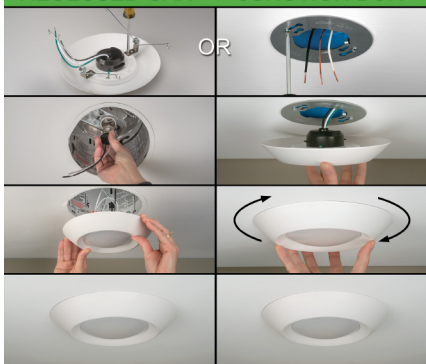

## TwistFit™ Mounting System

TWO EASY INSTALLATION METHODS  
RECESSED CAN      JUNCTION BOX

Fits into 3-4" octagonal  
j-box or into recessed can

TwistFit Mounting System Included

Torsion Springs & E26 Adapter Kit Sold Separately