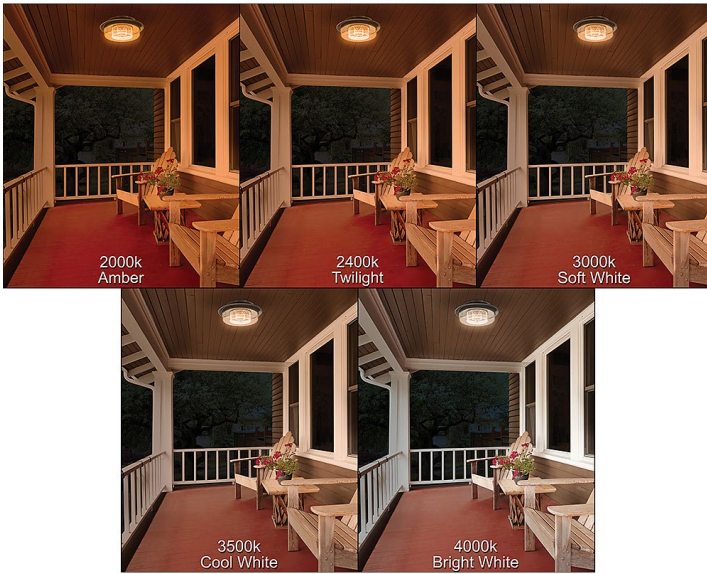

Flushmounts

13" Vintage Flushmount

56565121 FM-13IN-800LM-8-CP5-SV-B

13" Vintage Flushmount Black Finish

Order #: 56565121
 Part # FM-13IN-800LM-8-CP5-SV-B
 LED Watts 23w
 800 Lumen light output
 Equivalent to a 60w Incandescent

Product /Packaging Specifications:

Part #	Model #	Description	LED Watts	Lumens	LPW	CCT	CRI	Voltage	Product Dimensions	Case Pack
FM-13IN-800LM-8-CP5-SV-B	56565121	13in LED Round Vintage Color Preference Flushmount	23w	800 Lm.	35	2000K/2400K/3000K/ 3500K/4000K	CR180	120v	13 x 13 x 5.4 in.	2