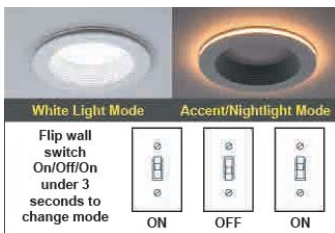

Flushmount Low Profile

13" LowPro Decorative Flushmount With Integrated 2000K Nightlight

LP LowPro

Model # 56576113
17w, 1350 Lumens

NightLIGHTR
Flushmount

**Integrated
accent lighting
emits warm
2000K glow!**

**New 13" Oil Rubbed Bronze NightLIGHTR®
Flushmount w/ COLOR PREFERENCE® Technology**

ETI ADVANTAGE

- ✓ COLOR PREFERENCE® models-Select from 3 individual CCT Choices
- ✓ Integrated 2000K Nightlight easily controlled by on/off light switch!
- ✓ Stylish Low Profile Design
- ✓ TRIAC Dimmable
- ✓ Premium Samsung LEDs