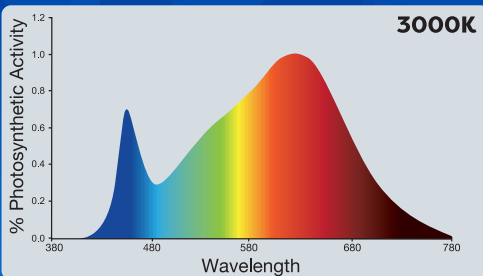

GrowEliteLED.com

SAMSUNG
LED

illuminated

Grow Elite LED grow lights are more efficient and use less energy than standard grow lights.

Full Spectrum plant lighting for healthy and nutritious plants.

Tested lifespan of over 50,000 hours. Backed by our 5-year warranty.

Spectral Distribution

Selectable CCT

Ceiling Suspension Mountable
*Suspension Mounting Accessories Sold Separately

Adjustable Beam Angle

Linkable

GENERAL SPECIFICATIONS:

Model	► UC18
Order Code	GL-18IN-500LM-8-CP3-SV-TD
Order #	53508101
Description	LED 18" Under Cabinet Light with Grow Mode
Input Voltage (VAC)	120V
Wattage	9W
Linkabled	Up to 30 units
Selectable CCT	Triac
Thermal Management	Passive
3 CCT Color Preference [®]	2700K, 3000K, 4000K
Grow Mode	Plant Growth Spectrum
Distribution Angle	Adjustable up to 90 degrees
Lumens	>500
CRI	>93
Average Rated Life	>50 000 hrs
Applications	Indoor
Dimensions (L x W x H):	17,9 x 2,4 x 1,1 in.
Spectrum	Full