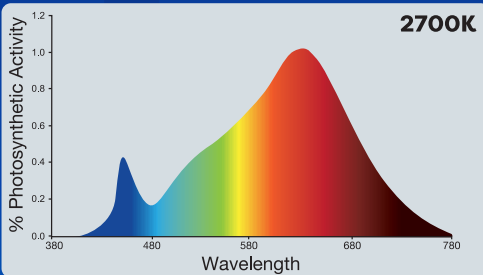

GrowEliteLED.com

SAMSUNG
LED

illuminated

Grow Elite LED grow lights are more efficient and use less energy than standard grow lights.

Full Spectrum plant lighting for healthy and nutritious plants.

Tested lifespan of over 50,000 hours. Backed by our 5-year warranty.

Spectral Distribution

Selectable CCT

Ceiling Suspension Mountable
*Suspension Mounting Accessories Sold Separately

Adjustable Beam Angle

Linkable

GENERAL SPECIFICATIONS:

Model	► UC18
Order Code	GL-18IN-500LM-8-CP3-SV-TD
Order #	53508101
Description	LED 18" Under Cabinet Light with Grow Mode
Input Voltage (VAC)	120V
Wattage	9W
Linkabled	Up to 30 units
Selectable CCT	Triac
Thermal Management	Passive
3 CCT Color Preference [®]	2700K, 3000K, 4000K
Grow Mode	Plant Growth Spectrum
Distribution Angle	Adjustable up to 90 degrees
Lumens	>500
CRI	>93
Average Rated Life	>50 000 hrs
Applications	Indoor
Dimensions (L x W x H):	17,9 x 2,4 x 1,1 in.
Spectrum	Full