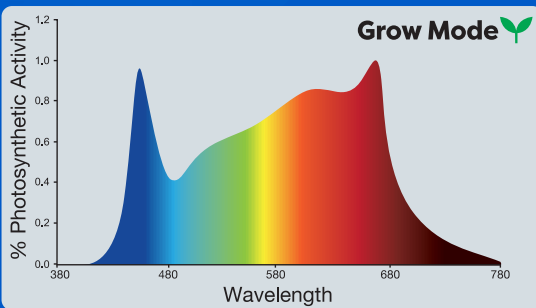

GrowEliteLED.com

SAMSUNG
LED

illuminated

Grow Elite LED grow lights are more efficient and use less energy than standard grow lights.

Full Spectrum plant lighting for healthy and nutritious plants.

Tested lifespan of over 50,000 hours. Backed by our 5-year warranty.

Spectral Distribution

Selectable CCT

Ceiling Suspension Mountable
*Suspension Mounting Accessories Sold Separately

Adjustable Beam Angle

Linkable

GENERAL SPECIFICATIONS:

Model	► UC18
Order Code	GL-18IN-500LM-8-CP3-SV-TD
Order #	53508101
Description	LED 18" Under Cabinet Light with Grow Mode
Input Voltage (VAC)	120V
Wattage	9W
Linkabled	Up to 30 units
Selectable CCT	Triac
Thermal Management	Passive
3 CCT Color Preference [®]	2700K, 3000K, 4000K
Grow Mode	Plant Growth Spectrum
Distribution Angle	Adjustable up to 90 degrees
Lumens	>500
CRI	>93
Average Rated Life	>50 000 hrs
Applications	Indoor
Dimensions (L x W x H):	17,9 x 2,4 x 1,1 in.
Spectrum	Full