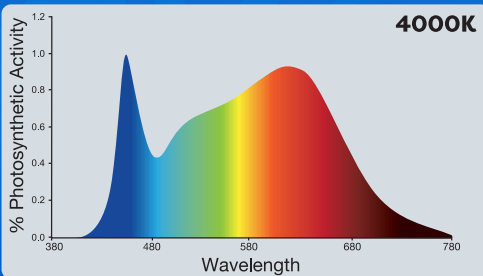

GrowEliteLED.com

SAMSUNG
LED

illuminated

Grow Elite LED grow lights are more efficient and use less energy than standard grow lights.

Full Spectrum plant lighting for healthy and nutritious plants.

Tested lifespan of over 50,000 hours. Backed by our 5-year warranty.

Spectral Distribution

Selectable CCT

Ceiling Suspension Mountable
*Suspension Mounting Accessories Sold Separately

Adjustable Beam Angle

Linkable

GENERAL SPECIFICATIONS:

Model	► UC18
Order Code	GL-18IN-500LM-8-CP3-SV-TD
Order #	53508101
Description	LED 18" Under Cabinet Light with Grow Mode
Input Voltage (VAC)	120V
Wattage	9W
Linkabled	Up to 30 units
Selectable CCT	Triac
Thermal Management	Passive
3 CCT Color Preference [®]	2700K, 3000K, 4000K
Grow Mode	Plant Growth Spectrum
Distribution Angle	Adjustable up to 90 degrees
Lumens	>500
CRI	>93
Average Rated Life	>50 000 hrs
Applications	Indoor
Dimensions (L x W x H):	17,9 x 2,4 x 1,1 in.
Spectrum	Full