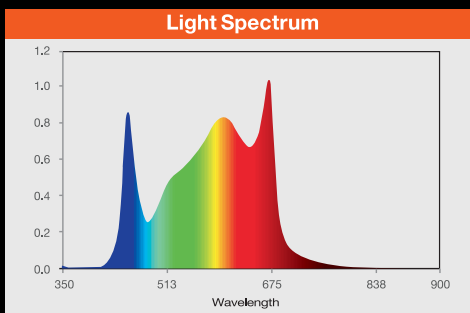

## GENERAL SPECIFICATIONS:

Model	▶ GH60	
Order Code	GEGH-600W-FS	GEGH-600W-FS-C
Order #	55408111	55408211
Description	4' Single Strip HO LED Grow Light	
Input Voltage (VAC)	120-277V	277-480V
Wattage	600W	
Dimmability	0-10V Dim-to-off	
Distribution Angle	120°	
PPF	1400 µMol/s	
Efficacy	2.3 µMol/j	
Location Rating	UL Wet	
Thermal Management	Passive	
Average Rated Life	L70: 137,000 hrs @ 40° C L90: 41,000 hrs @ 40° C	
Operating Temperature	Min -13°F (-25° C), Max 104°F (40° C)	
Power Factor	0.95	
Applications	Greenhouse, Open Table	
Frame & Finish	Powder Coated Aluminum	
Ingress Protection	>IP 65	
Dimensions	47.25" width x 4.75" length x 2.75" height	
Product Weight	13.64 lbs	
Spectrum	Full Spectrum	