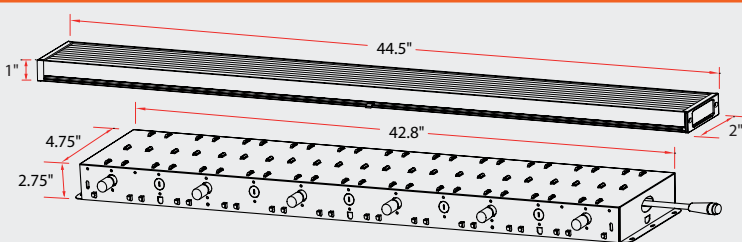

GMP
Ready

External LED Drivers

Dimmable Horticulture
LED Power Supply

Requires
Grow Elite
600 & 300W
LED Power
Supply

GD600 + GD300

Boost your spectrum with AMP bars

Dimensional Drawing

GENERAL SPECIFICATIONS:

Models	EG90W9	EG90W9C
Order Code	GEEG-900W9-FS	GEEG-900W6-FS-HV
Order #	55411111	55411111
Description	Nine Bar HO Modular Grow Light w/ GD600W & GD300W Drivers	
Input Voltage (VAC)	120-277V	277-480V
Wattage	900W	
Dimmability	0-10V Dim-to-off	
Distribution Angle	120°	
PPF	2200 µMol/s	1400 µMol/s
Efficacy	2.4 µMol/j	2.4 µMol/j
Location Rating	UL Wet	
Thermal Management	Passive	
Average Rated Life	L70: 150,000 hrs @ 40° C L90: 45,000 hrs @ 40° C	
Operating Temperature	Min -13°F (-25° C), Max 113°F (45° C)	
Power Factor	0.98	
Applications	Open Table; Vertical Racking	
Frame & Finish	Powder Coated Aluminum	
Ingress Protection	>IP 65	
Dimensions	44.5" width x 42.8" length x 3.75" height	
Product Weight	46lbs	
Spectrum	Full Spectrum	