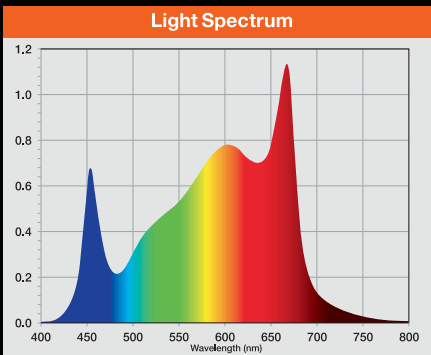

Boost your spectrum with AMP bars