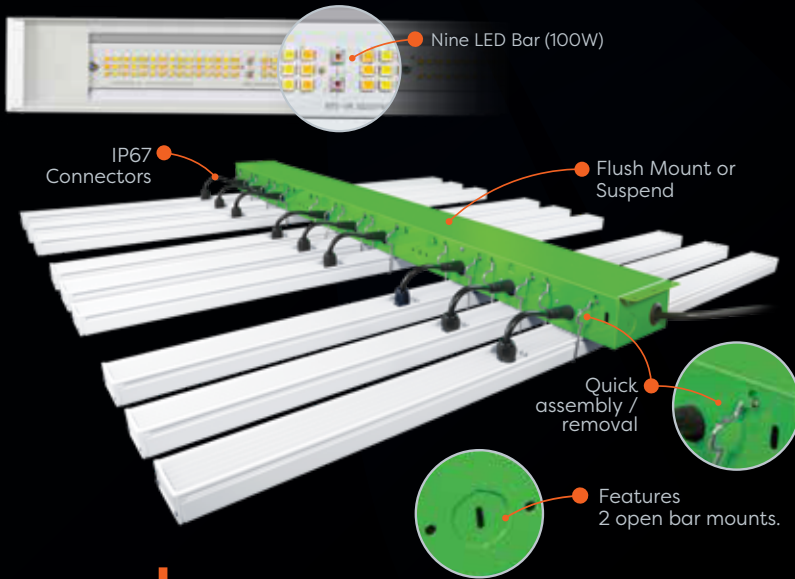

Vertical Racking

Plant Grow Lighting

&

Open Table

Indoor Grow Lighting

Commercial
Grade

FDA
Compliant

GMP
Ready

External LED Drivers

Dimmable Horticulture
LED Power Supply

Requires
Grow Elite
600 & 300W
LED Power
Supply

GD600 + GD300