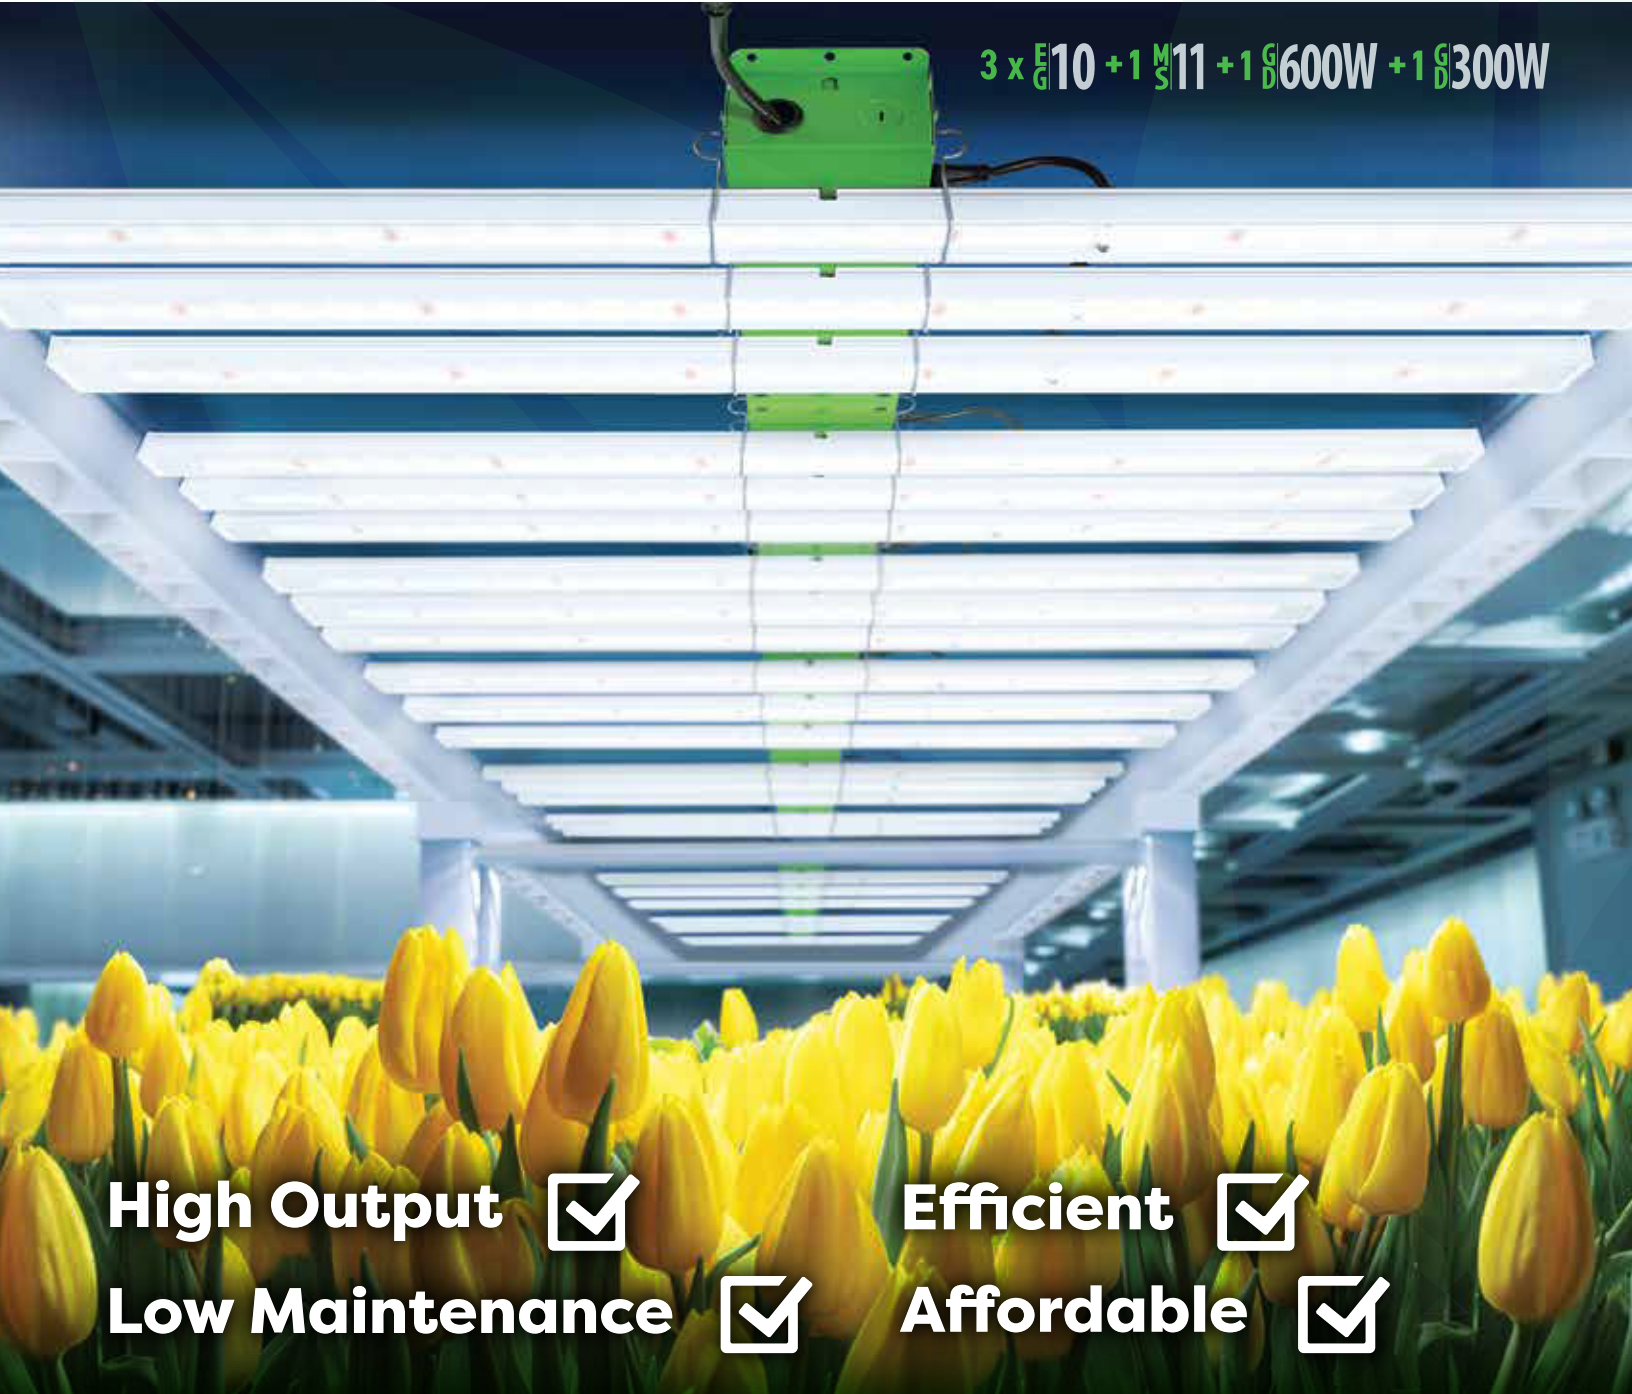

GROW ELITE®

LED Horticulture Lighting

Nine Bar
900W Modular
Grow Light

E90W9
120-480V

3 x E10 + 1 M11 + 1 D600W + 1 D300W

High Output

Efficient

Low Maintenance

Affordable

At Grow Elite, we design and manufacture our own professional grow lights for large scale and commercial growers.

Our grow lights are built to address quality, yield, and the balance between crop costs and profitability.

Models	EG90W9	EG90W9C
Order Code	GEEG-900W9-FS	GEEG-900W6-FS-HV
Order #	55411111	55411111
Description	Nine Bar HO Modular Grow Light w/ GD600W & GD300W Drivers	
Input Voltage (VAC)	120-277V	277-480V
Wattage	900W	
Dimmability	0-10V Dim-to-off	
Distribution Angle	120°	
PPF	2200 µMol/s	1400 µMol/s
Efficacy	2.4 µMol/j	2.4 µMol/j
Location Rating	UL Wet	
Thermal Management	Passive	
Average Rated Life	L70: 150,000 hrs @ 40° C L90: 45,000 hrs @ 40° C	
Operating Temperature	Min -13°F (-25° C), Max 113°F (45° C)	
Power Factor	0.98	
Applications	Open Table; Vertical Racking	
Frame & Finish	Powder Coated Aluminum	
Ingress Protection	>IP 65	
Dimensions	44.5" width x 42.8" length x 3.75" height	
Product Weight	46lbs	
Spectrum	Full Spectrum	