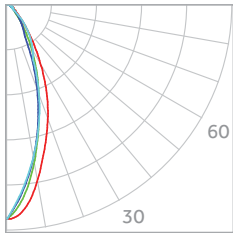

PERFORMANCE

Lumen Maintenance

L90 (hours)	>40,000
L70 (hours)	> 100,000

Load Information

Power Factor	.90
THD	< 20%
Frequency	50/60 Hz

PHOTOMETRY

AISLE OPTIC

UNIT: cd

- C0/ 180, 46.0 deg
- C30/210, 38.7 deg
- C60/240, 41.3 deg
- C90/270, 50.7 deg

AV. BEAM ANGLE (50%): 44.2 DEG

FLOOD OPTIC

UNIT: cd

- C0/ 180, 46.0 deg
- C30/210, 38.7 deg
- C60/240, 41.3 deg
- C90/270, 50.7 deg

AV. BEAM ANGLE (50%): 42.8 DEG