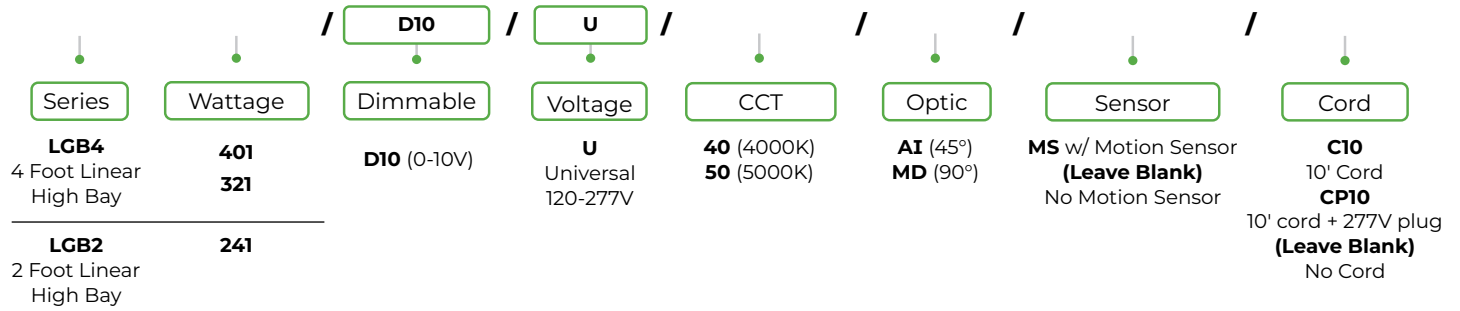

ORDERING GUIDE

BASE PRODUCT SPECIFICATIONS

Catalog Part Number	Description	Lumen Package	Delivered Lumens	Wattage (Nominal)	Efficacy	CCT	CRI	Voltage	Dim
LGB4-401/D10/U/40/AI	4', 4000K, 0-10 Dim, 401W High Bay, 45° Aisle Optic	60150	60952	401	152	4000K	80+	120-277V	0-10V
LGB4-401/D10/U/50/AI	4', 5000K, 0-10 Dim, 401W High Bay, 45° Aisle Optic	60150	62957	401	157	5000K	80+	120-277V	0-10V
LGB4-401/D10/U/40/MD	4', 4000K, 0-10 Dim, 401W High Bay, 90° Medium Optic	60150	61353	401	153	4000K	80+	120-277V	0-10V
LGB4-401/D10/U/50/MD	4', 5000K, 0-10 Dim, 401W High Bay, 90° Medium Optic	60150	63358	401	158	5000K	80+	120-277V	0-10V
LGB4-321/D10/U/40/AI	4', 4000K, 0-10 Dim, 321W High Bay, 45° Aisle Optic	48150	48150	321	150	4000K	80+	120-277V	0-10V
LGB4-321/D10/U/50/AI	4', 5000K, 0-10 Dim, 321W High Bay, 45° Aisle Optic	48150	49755	321	155	5000K	80+	120-277V	0-10V
LGB4-321/D10/U/40/MD	4', 4000K, 0-10 Dim, 321W High Bay, 90° Medium Optic	48150	48792	321	152	4000K	80+	120-277V	0-10V
LGB4-321/D10/U/50/MD	4', 5000K, 0-10 Dim, 321W High Bay, 90° Medium Optic	48150	50397	321	157	5000K	80+	120-277V	0-10V
LGB2-241/D10/U/40/AI	2', 4000K, 0-10 Dim, 241W High Bay, 45° Aisle Optic	36150	35427	241	147	4000K	80+	120-277V	0-10V
LGB2-241/D10/U/50/AI	2', 5000K, 0-10 Dim, 241W High Bay, 45° Aisle Optic	36150	36632	241	152	5000K	80+	120-277V	0-10V
LGB2-241/D10/U/40/MD	2', 4000K, 0-10 Dim, 241W High Bay, 90° Medium Optic	36150	35909	241	149	4000K	80+	120-277V	0-10V
LGB2-241/D10/U/50/MD	2', 5000K, 0-10 Dim, 241W High Bay, 90° Medium Optic	36150	37114	241	154	5000K	80+	120-277V	0-10V

OPTIONS (See ordering guide for order number logic)