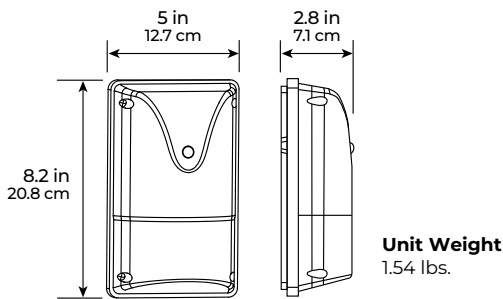

DIMENSIONS / DETAILS