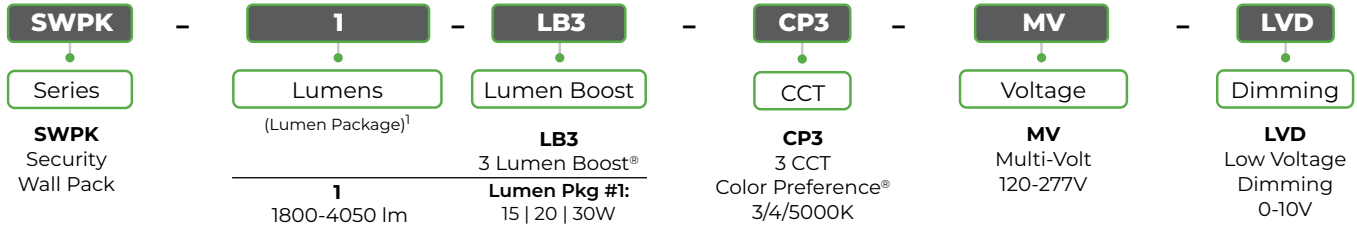

Warranty

- Five-year limited warranty

DUSK TO DAWN

Color Preference®

3 LUMEN BOOST®

| KEY DATA | |
|-----------------------|----------------|
| Delivered Lumen Range | 2230 – 4163 |
| Wattage Range | 15.3 – 30.6 |
| Efficacy Range (LPW) | 134 – 148 |
| Reported Life (Hours) | L70 / > 54,000 |

Certifications & Test Data

- UL/cUL listed and built for wet location
- IP65 Rated
- DesignLights Consortium™ Qualified and classified for DLC Standard (all lumen packages), refer to www.designlights.org for details
- Estimated 54,000-hour LED lifespan based on IES LM-80 results and TM-21 calculations

SWPK Security Wall Pack WITH DUSK-TO-DAWN PHOTOCELL | 3 LUMEN BOOST® | 3 CCT COLOR PREFERENCE®

ORDERING GUIDE (typical 2-3 day shipment lead time)¹

Notes: 1. Lumen package ranges are approximate values. For actual lumen data, please see below.