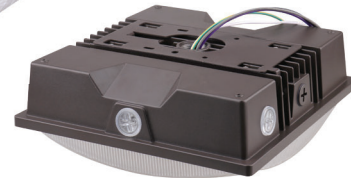

PRODUCT OVERVIEW

ETi SSL's Slim Canopy luminaire has a **small footprint** and offers sufficient light coverage, helping provide a safe, well-lit environment. The **3 selectable wattages and CCTs**, IP65, wet location rating, and bronze or white finishes make this canopy a practical and versatile outdoor lighting solution.

Scan code for more information

PERFORMANCE SUMMARY

Lumen Packages	Lumen Pkg. Range (LB3)	Selectable Watt. Levels	CCT (CP3)	Distribution
Lumen Pkg 1	3800 – 7600	25 40 60	3000K 4000K 5000K	

Slim, 4.17" Profile

Easy Access for Wattage Selection

Easy Access for CCT Selection

MTO OPTIONS

Slim Canopies are also available with installed Occupancy Sensors.