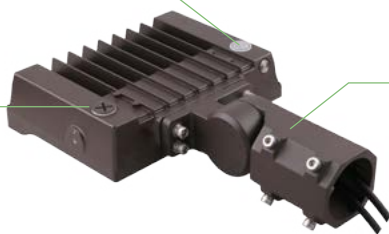

Covered Access for CCT and Lumen Selection Switch

Pre-installed Slipfit Knuckle Mount (5 & 6 LM PKG)
Trunnion Mount Included

Pre-installed Threaded Knuckle Mount (1, 2, 3 & 4 LM PKG)
Trunnion Mount Included