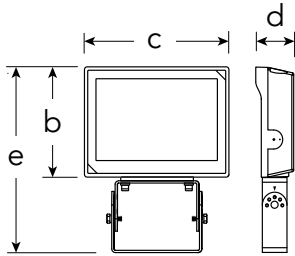

Lumen Package: 5 & 6

Trunnion Mount