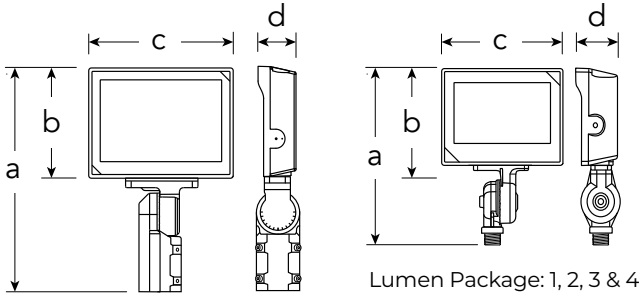

* Accessories for lumen package 1, 2, 3 & 4 only.
Not compatible with lumen packages 5 or 6.

VersaFlood Wall
Mount Kit

Flood J-Box
Cover Kit

Flood Ground
Spike Stake

DIMENSIONS / DETAILS

Slipfit Knuckle and Treaded Knuckle Mounts