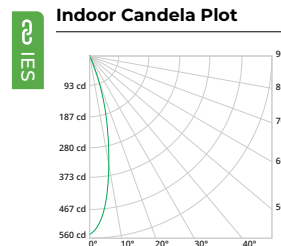

PHOTOMETRIC