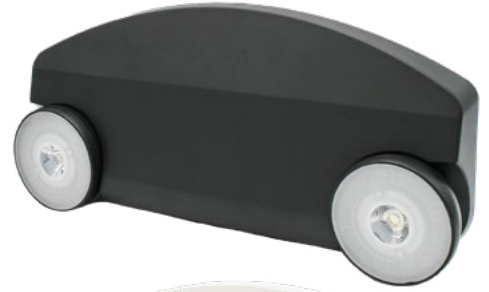

DATE:	PROJECT:
TYPE:	NOTES:
CATALOG #:	

EM | EMERGENCY LIGHT, 2 HEAD
 90+ MINUTE EMERGENCY OPERATION
 Black or White Finish Available

KEY FEATURES

ETi SSL's high impact UL 94V-0 flame rated thermoplastic housing LED Emergency Light fixtures are a great value option for part of standard indoor egress systems.

- Two Fully Adjustable 1.1 Watt LED Lamp Heads
- High impact UL 94V-0 flame rated thermoplastic housing
- Universal voltage—120/277V
- Rated Operating temperatures from 0° to 40° C (32° - 104° F)
- Built in 3.6V 1000mAh Ni-MH battery for minimum 90 min.
- Emergency operation (max 24 hr full recharge time)
- Test switch and charge indicator.
- Reported L70 >50,000
- 5-year limited warranty

SPECIFICATIONS

Illumination

- Long-life, high-intensity LEDs—139 lumens per head
- Lamps: 2 ultra-bright 6500K LED lamp heads

Optics

- Factory-installed, adjustable thermoplastic lamp heads

Construction

- Injection-molded thermoplastic ABS housing, UL 94V-0 flame rating
- White or Black finish available

Black Finish

White Finish

Installation and Mounting

- Mounting: wall mounting with knock outs in Back Plate
- Universal J-box Mounting Pattern

Environment

- Damp location rated
- Temperature rating: 32°F to 104°F (0°C to 40°C)