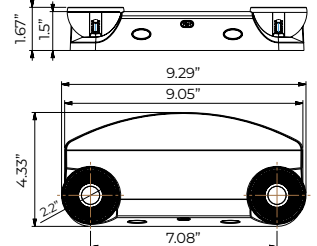

Notes: 1. For more delivered lumens, visit ETISSL.com or IES link (right), lumens based on 2 lamp heads
 2. Wattage based on 2 lamp heads when LEDs are on.

PHOTOMETRIC

DIMENSIONS

Unit Weight 0.55 lb.