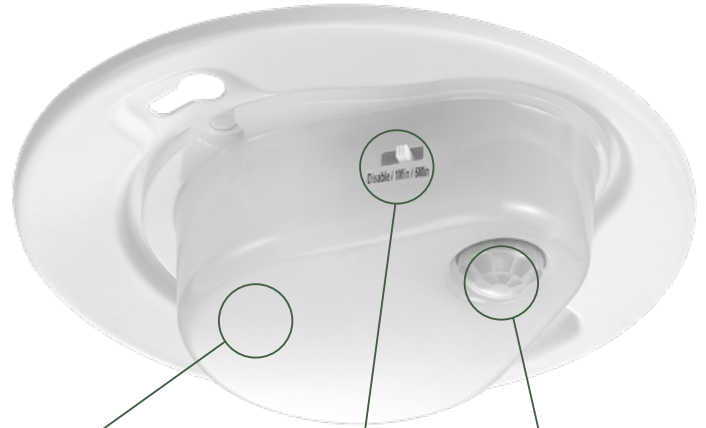

PRODUCT OVERVIEW

ETI's 5IN Universal Round Utility Light with Sensor is small, compact, and powerful. It's super-convenient with a **built-in PIR occupancy sensor for hands-free performance**, including 1-minute, 5-minute, and disable settings. This integrated LED utility fixture is energy efficient and replaces 65W incandescent bulb.

This utility light has a pleasant diffused light quality with 4000K CCT and 80+ CRI. Plus, it has a long life span with > 72,000 hour LEDs at L70 for reduced maintenance.

The product is ideal for pantries, utility areas, laundry rooms, basements, stairways, and more.

INNOVATE. ILLUMINATE. INSPIRE.

PERFORMANCE SUMMARY

Size (dia.)	Lumen Pkg.	Wattage	CCT	Candela Plot
5"	650	7	4000K	

Mounting
Screws and
Connectors
Included

ELECTRICAL DATA

Operation: 120V/60Hz
 Operating Temperature: -20°C (-4°F) / 45°C (113°F)
 Controls: PIR Occupancy Sensor with 1 min., 5 min., and disable settings
 Quick wire connectors are included

CERTIFICATIONS & OTHER INFO

Warranty: 5 year
 cUS ETL Rated, Damp Location
 ENERGY STAR® rated

Polycarbonate Diffuser Lens

is high-impact and offers zero pixelation and overall visual comfort

PIR Motion Sensor