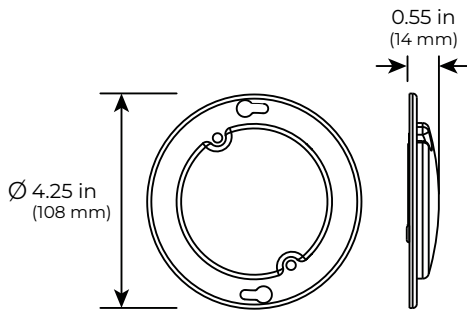

- Great for tight spaces—4.25" dia. and 0.55" profile height
- Light weight, only 0.22 lb.
- High Efficacy Rating—103 LPW
- Convenient 6-Pack, Keyholes, and Efficient install time

SPECIFICATIONS

Construction

4" Utility Light, 6-Pack

CATALOG LOGIC

UTTL	4IN	850LM	8	40K	SV	N	WT	6PK
Series	Size	Lumens (Lumen Package)	CRI	CCT	Voltage	Dimming	Finish	Pack Size
UTTL 4" Utility Light	4IN (4" Dia)	850LM	8 80CRI (min.)	40K 4000K	SV Single-Volt 120V	N Non-Dimmable	WT White	6PK

STOCK ORDERING INFORMATION

Catalog Part Number	Order Number	Size (Dia)	Case QTY	Lumen Package	Delivered Lumens ¹	Wattage (Nominal)	Efficacy	CCT	CRI	Volt.	Dim
UTTL-4IN-850LM-8-40K-SV-N-WT-6PK	C01003601A	4"	24	850	882	8.5	103	4000K	80+	120V	Non-Dim

Note: 1. For more delivered lumens and test data see below, or visit ETISSL.com

DIMENSIONS / DETAILS

Unit Weight
0.22 lb.

Included Hard-Wire Mounting Kit:

PHOTOMETRIC SAMPLE

Luminaire Data:

CCT & CRI	4000K, 80+ CRI
Delivered Lumens	882
Wattage	8.6 W
Efficacy	103
Beam Angle	50%=110° 10%=166°
Spacing	0° = 1.23 90° = 1.23