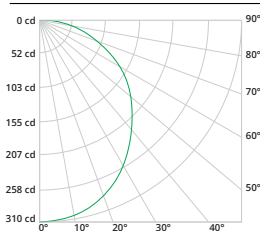

Candela Plot

Photometric values based on tests performed in compliance with LM-63 & LM-79

110°

PERFORMANCE / DATA

Lumen Maintenance

Ambient Temp.	TM-21 Lumen Maintenance (54,000 hours)
25° C (77° F)	88.41%
Ambient Temp.	TM-21 Theoretical L70 (hours)
25° C (77° F)	> 150,000

Load Information

Power Factor	.90
THD	< 20%
Frequency	60 Hz
Low Temp Start / Max Temp	-20° C (-4° F) / 40° C (104° F)