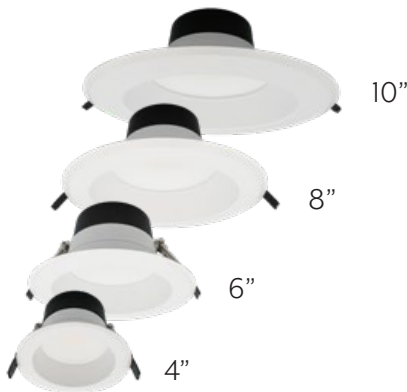

90+ CRI

Color Preference®
4 Field-Selectable CCTs
switch located on back

Lumen Boost®
3 Field-Selectable Power Options
switch located on back

ACCESSORIES

(order separately)

Rough-in Guide Plates for New Construction
(available for all sizes)