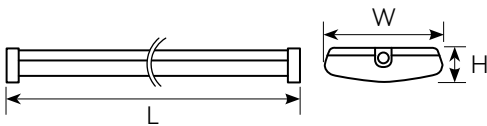

Cool White
3500K

Bright White
4000K

Daylight
5000K