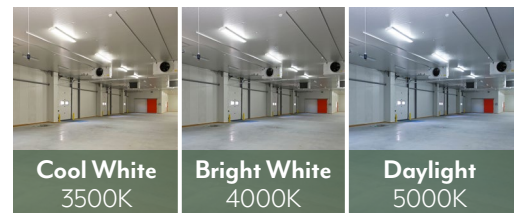

Cool White
3500K

Bright White
4000K

Daylight
5000K