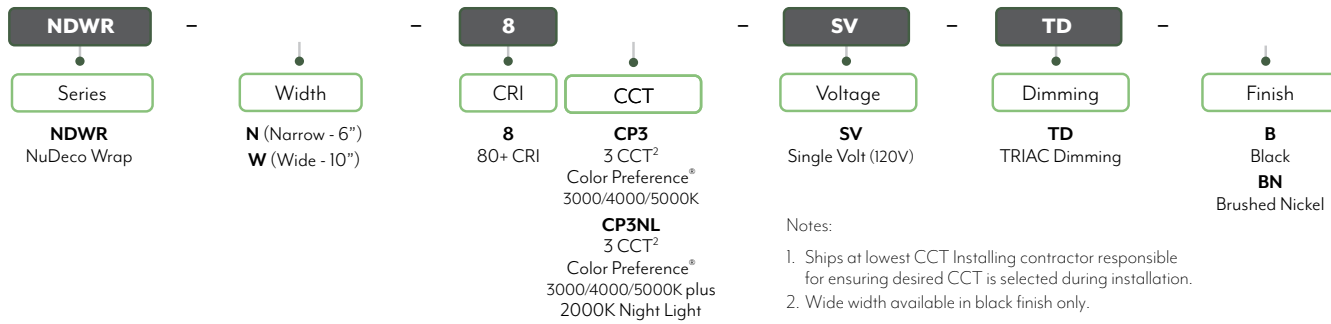

CATALOG LOGIC

1. Notes:
1. Ships at lowest CCT Installing contractor responsible for ensuring desired CCT is selected during installation.
  2. Wide width available in black finish only.

STOCK ORDERING INFORMATION

CATALOG PART NUMBER	ORDER NUMBER	DESCRIPTION	CASE QTY	CRI	CCT	WATTS (NOM.)	LUMEN PKG.¹	DELIVERED LUMENS	LPW	VOLTAGE	DIM
NDWR-N-8CP3NL-SV-TD-B	C03030401A	NuDeco Wrap 46" x 6" with Night Light and Black Finish	2	80+	2000K NL	20	240	244	12	120V	TRIAC
					3000K	60	4500	3601	60		
					4000K	60	4500	4340	69		
					5000K	60	4500	3956	66		
NDWR-N-8CP3-SV-TD-B	C03031401A	NuDeco Wrap 46" x 6" with Black Finish	2	80+	3000K	60	4500	3940	65	120V	TRIAC
					4000K	60	4500	4700	76		
					5000K	60	4500	4255	73		
NDWR-N-8CP3NL-SV-TD-BN	C03030402A	NuDeco Wrap 46" x 6" with Night Light and Brushed Nickel Finish	2	80+	2000K NL	20	240	244	12	120V	TRIAC
					3000K	60	4500	3940	65		
					4000K	60	4500	4700	76		
					5000K	60	4500	4255	73		
NDWR-N-8CP3-SV-TD-BN	C03031402A	NuDeco Wrap 46" x 6" with Brushed Nickel Finish	2	80+	3000K	60	4500	3601	60	120V	TRIAC
					4000K	60	4500	4340	69		
					5000K	60	4500	3956	66		
NDWR-W-8CP3NL-SV-TD-B	C03032401A	NuDeco Wrap 46" x 10" with Night Light and Black Finish	2	80+	2000K NL	18	140	142	8	120V	TRIAC
					3000K	70	4500	4199	60		
					4000K	70	4500	5026	69		
					5000K	70	4500	4610	66		
NDWR-W-8CP3-SV-TD-B	C03033401A	NuDeco Wrap 46" x 10" with Black Finish	2	80+	3000K	70	5000	4141	59	120V	TRIAC
					4000K	70	5000	4873	68		
					5000K	70	5000	4534	66		

Notes: 1. For more delivered lumens and test data see pages 3, or visit ETISSL.com