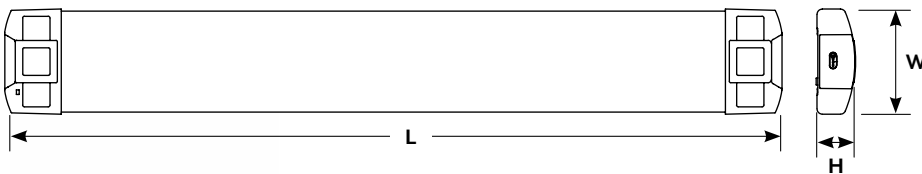

Notes: 1. For more delivered lumens and test data see pages 3, or visit ETISSL.com

DIMENSIONS / DETAILS

Size	L	W	H	weight
46" x 6"	46.0" (1168 mm)	6.2" (158 mm)	2.2" (57 mm)	2.28 lbs.
46" x 10"	46.0" (1168 mm)	10.2" (259 mm)	2.3" (58 mm)	4.21 lbs.
46" x 6" NL	46.0" (1168 mm)	6.2" (158 mm)	2.2" (57 mm)	3.06 lbs.
46" x 10" NL	46.0" (1168 mm)	10.2" (259 mm)	2.3" (58 mm)	4.51 lbs.