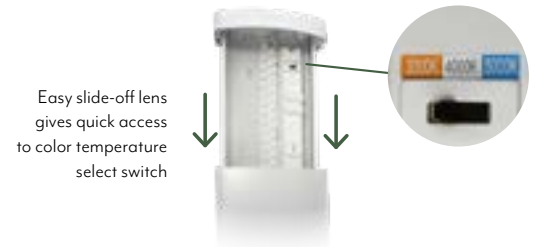

PRODUCT OVERVIEW

ETI Lighting's Selectable Wrap Lights feature **3 Color Preference®** field-selectable CCT options. With versatility and various of lengths and widths, they are ideal for basements, garages, laundry rooms and more.

Integrated LED with diffused lens

Long Life: >50,000 hours (L70)

3 CCT: 3000K, 4000K, 5000K | CRI: 80+

-4°F and +113°F (-20° C and +45° C).

Model #	Description	Energy/Performance		Dimensions/Weights			
		Watts	Lumens	L	W	H	weight (lbs)
C03034401A	Selectable Residential Wrap Narrow Width, 24" x 6"	34	2800	24.0"	6.0"	2.2"	1.6
C03035401A	Selectable Residential Wrap, Narrow Width, 46" x 6"	55	4700	46.0"	6.0"	2.2"	2.8
C03036401A	Selectable Residential Wrap, Medium Width, 46" x 8"	65	5200	46.0"	8.0"	3.0"	3.6
C03037401A	Selectable Residential Wrap, Wide Width, 46" x 10"	75	6500	46.0"	10.0"	3.0"	4.1

Series	Length	Width	CRI	CCT	Voltage	Dim.
SWR	2'	N (Narrow - 6")	8	CP3²	SV	TD
Selectable Wrap (Residential)	(2') 4 (4')	M (Medium - 8") W (Wide - 10")	80+ CRI	3 CCT	120V	TRIAC Dimming

Notes:
1. 2-Foot length available in narrow width only.

Surface and drywall mounting kits included.