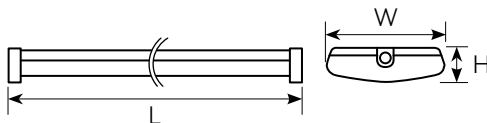

PRODUCT OVERVIEW

ETI Lighting's Selectable Wrap Lights feature **3 Color Preference®** field-selectable CCT options. With versatility and various of lengths and widths, they are ideal for basements, garages, laundry rooms and more.

Integrated LED with diffused lens

Long Life: >50,000 hours (L70)

3 CCT: 3000K, 4000K, 5000K | CRI: 80+

-4°F and +113°F (-20° C and +45° C).

Model #	Description	Energy/Performance		Dimensions/Weights			
		Watts	Lumens	L	W	H	weight (lbs)
C03034401A	Selectable Residential Wrap Narrow Width, 24" x 6"	34	2800	24.0"	6.0"	2.2"	1.6
C03035401A	Selectable Residential Wrap, Narrow Width, 46" x 6"	55	4700	46.0"	6.0"	2.2"	2.8
C03036401A	Selectable Residential Wrap, Medium Width, 46" x 8"	65	5200	46.0"	8.0"	3.0"	3.6
C03037401A	Selectable Residential Wrap, Wide Width, 46" x 10"	75	6500	46.0"	10.0"	3.0"	4.1

Series	Length	Width	CRI	CCT	Voltage	Dim.
SWR	2'	N (Narrow - 6")	8	CP3²	SV	TD
Selectable Wrap (Residential)	(2') 4 (4')	M (Medium - 8") W (Wide - 10")	80+ CRI	3 CCT	120V	TRIAC Dimming

Notes:
1. 2-Foot length available in narrow width only.

Surface and drywall mounting kits included.