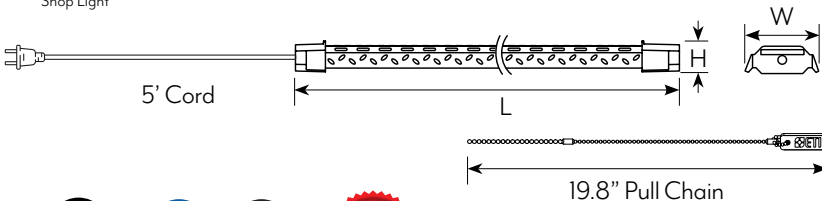

PRODUCT OVERVIEW

ETI's Anoma Series 46" Shop Lights are powerful, linkable plug-in lights with standard and high output options. These integrated LED lights offer **3 power levels via pull chain**. They include Dry Wall and Hanging Mounting Kits, and they have an attached 5' Cord and pull chain with ETI finial. They have a CCT of 4000K with a pleasant light quality and are 80+CRI. These long-lasting lights are ideal for garages, workshops, and more.

Integrated LED with diffused lens, fixture: diamond plate texture / black end caps

Switch Between 3 Power Levels Via Pull Chain

Long Life: > 150,000 hours (L70)

4000K | CRI: 80+

-4°F and +104°F (-20° C and +40° C).

Model #	Description	Finish	Linkable	Energy/Light		Dimensions/Weights			
				Watts (3 levels)	Lumens	L	W	H	weight (lbs)
B02014601A	Anoma 46" Shop Light	Diamond plate texture and black endcaps	up to 3	40/60/80W	4000 - 7500	46"	4.5"	1.7"	2.49
B02015601A	Anoma 46" Shop Light High Output	Diamond plate texture and black endcaps	up to 2	65/100/135W	7200 - 13000	46"	6.1"	1.7"	3.22

Series	Size	CRI	CCT	Voltage
ANSH Anoma Shop Light	46 (46") 46HO (46" High Output)	8 80+ CRI	40K 4000K	SV 120V

Attached 5' Cord

19.8" Pull Chain with ETI Finial

Easy Installation
Includes Dry Wall & Hanging Mounting Kits Plus attached 5' Cord