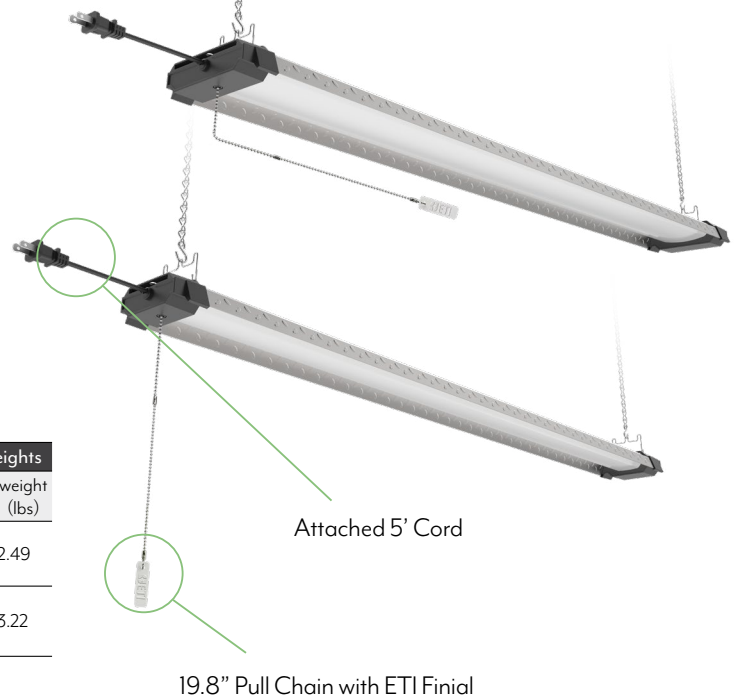

PRODUCT OVERVIEW

ETI's Anoma Series 46" Shop Lights are powerful, linkable plug-in lights with standard and high output options. These integrated LED lights offer **3 power levels via pull chain**. They include Dry Wall and Hanging Mounting Kits, and they have an attached 5' Cord and pull chain with ETI finial. They have a CCT of 4000K with a pleasant light quality and are 80+CRI. These long-lasting lights are ideal for garages, workshops, and more.

Integrated LED with diffused lens, fixture: diamond plate texture / black end caps

Switch Between 3 Power Levels Via Pull Chain

Long Life: > 150,000 hours (L70)

4000K | CRI: 80+

-4°F and +104°F (-20° C and +40° C).

Model #	Description	Finish	Linkable	Energy/Light		Dimensions/Weights			
				Watts (3 levels)	Lumens	L	W	H	weight (lbs)
B02014601A	Anoma 46" Shop Light	Diamond plate texture and black endcaps	up to 3	40/60/80W	4000 - 7500	46"	4.5"	1.7"	2.49
B02015601A	Anoma 46" Shop Light High Output	Diamond plate texture and black endcaps	up to 2	65/100/135W	7200 - 13000	46"	6.1"	1.7"	3.22

Series	Size	CRI	CCT	Voltage
ANSH Anoma Shop Light	46 (46") 46HO (46" High Output)	8 80+ CRI	40K 4000K	SV 120V

Attached 5' Cord

19.8" Pull Chain with ETI Finial

Easy Installation
Includes Dry Wall & Hanging Mounting Kits Plus attached 5' Cord